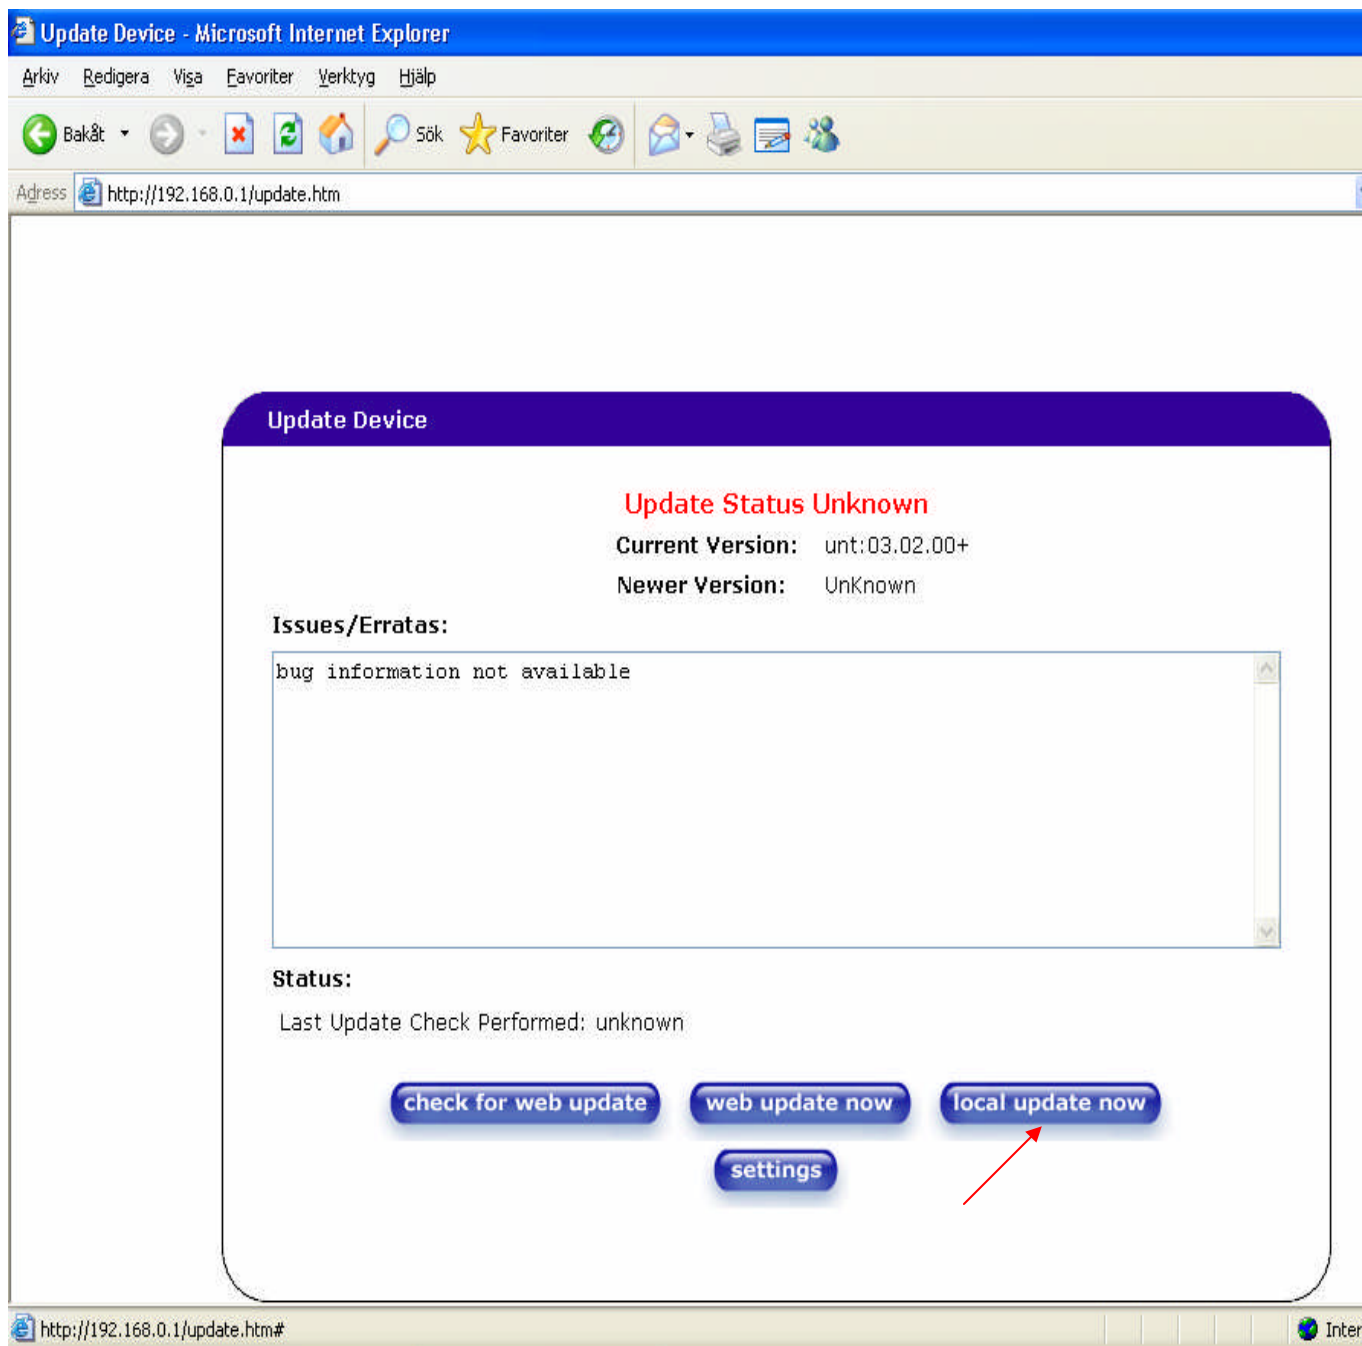

Då får du upp den här bilden (se nedan):

Klicka på "local update now"